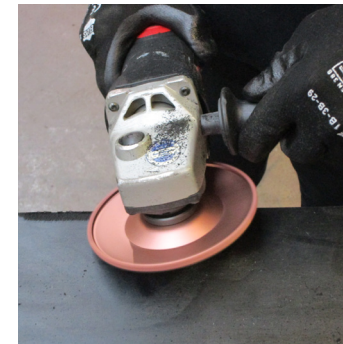

Your international partner
www.trexrubber.com

T-REX TOOLS

Tools to make the job easier, on site or in the workshop

Belt Lifting Station

Cold Splice Roller

Unit Wheel

Flat Disc

Round Brush

& other useful hand tools :

REX-CLAMP

Offset Flexible Knife

Ply lifter

Available from stock

Need more info? Contact our Sales Team +31 26 7508 300!