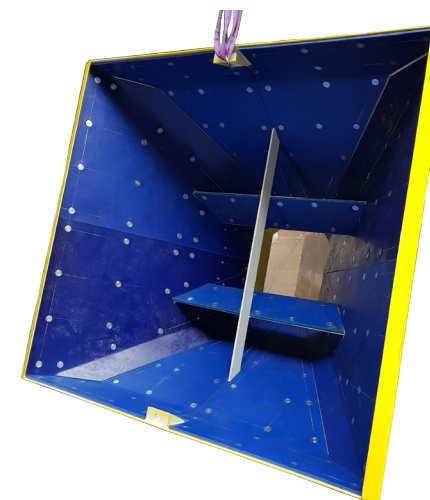

## T-REX DIAMOND

### Available from our stock

Type	: fabric reinforcement or metal reinforcement
Hardness	: 90° Shore
Length	: 3.000 mm
Width	: 1 200 mm
Thicknesses	: 6,5 mm   8 mm   12,5 mm

- ✓ High Abrasion Resistance
- ✓ High Quality Product

custom specification:  
length x width x thickness