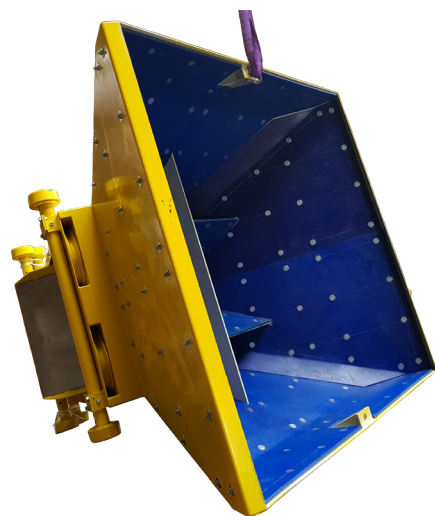

## T-REX DIAMOND

### Available from our stock

Type	: fabric reinforcement or metal reinforcement
Hardness	: 90° Shore
Length	: 3.000 mm
Width	: 1 200 mm
Thicknesses	: 6,5 mm   8 mm   12,5 mm

- ✓ High Abrasion Resistance
- ✓ High Quality Product