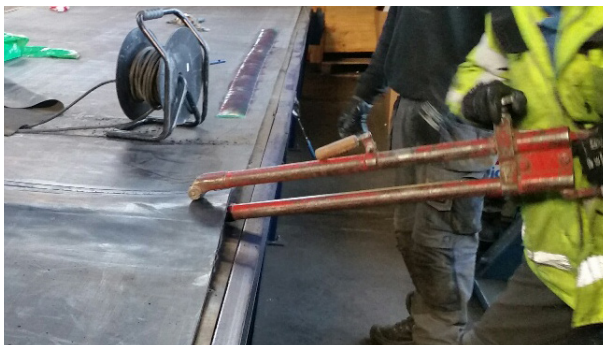

## T-REX TOOLS

T-Rex Cold Splice Roller

### ***T-Rex Cold Vulcanization Tool : T-Rex Cold Splice Roller***

CSR 800 mm : Belt width up to 1.500 mm

CSR 1.200 mm : Belt width up to 2.200 mm

Traditional Roller

### ***T-Rex Cold Splice Roller***

- ✓ Aluminium
- ✓ Lighter than Steel
- ✓ Strong Design
- ✓ Great Pressure