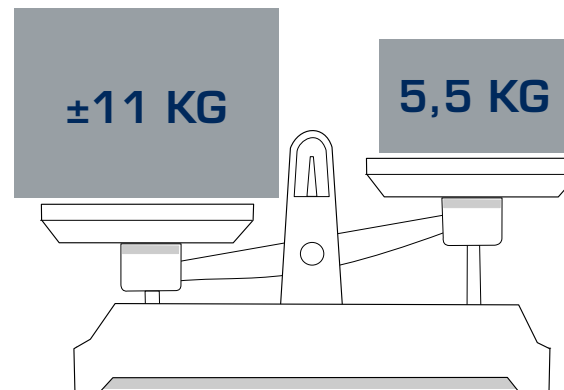

### ***T-Rex Cold Vulcanization Tool : T-Rex Cold Splice Roller***

CSR 800 mm : Belt width up to 1.500 mm

CSR 1.200 mm : Belt width up to 2.200 mm

Traditional Roller