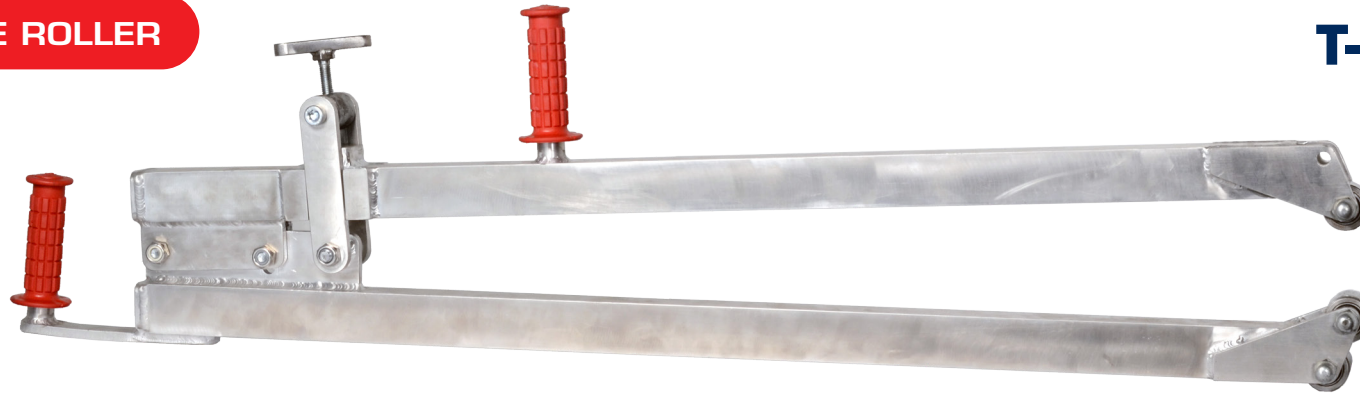

## T-REX COLD SPLICE ROLLER

## T-REX TOOLS

T-Rex Cold Splice Roller

### ***T-Rex Cold Vulcanization Tool : T-Rex Cold Splice Roller***

CSR 800 mm : Belt width up to 1.500 mm

CSR 1.200 mm : Belt width up to 2.200 mm

Traditional Roller

### ***T-Rex Cold Splice Roller***

- ✓ Aluminium
- ✓ Lighter than Steel
- ✓ Strong Design
- ✓ Great Pressure