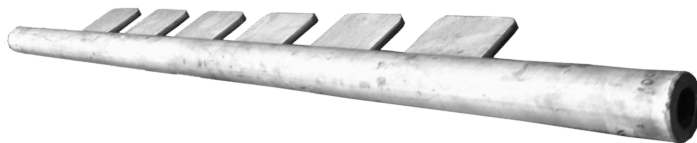

T-Rex Belt Cleaning, Romania

Application of T-Rex Belt Scraper
Product: Moist, sticky material (clay)

- ✓ Easy to install
- ✓ Parts are easy to replace
- ✓ Excellent cleaning results

Shaft

Countershaft

Tensioning Unit

PU Blades