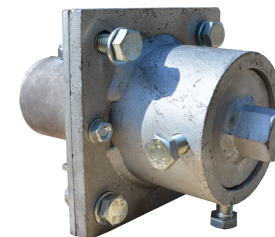

T-Rex Belt Cleaning, Romania

Application of T-Rex Belt Scraper
Product: Moist, sticky material (clay)

- ✓ Easy to install
- ✓ Parts are easy to replace
- ✓ Excellent cleaning results

Shaft

Countershaft

Tensioning Unit