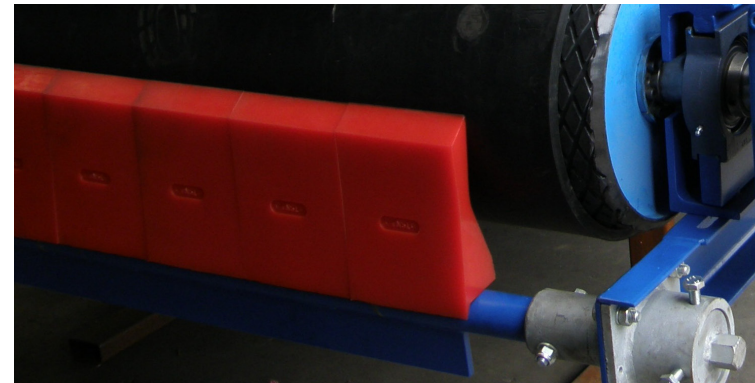

T-Rex Belt Cleaning, Romania

Application of T-Rex Belt Scraper
Product: Moist, sticky material (clay)

- ✓ Easy to install
- ✓ Parts are easy to replace
- ✓ Excellent cleaning results

Shaft

Countershaft

Tensioning Unit