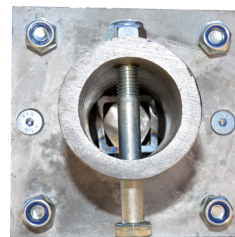

T-Rex Belt Cleaning, Romania

Application of T-Rex Belt Scraper
Product: Moist, sticky material (clay)

- ✓ Easy to install
- ✓ Parts are easy to replace
- ✓ Excellent cleaning results

Shaft

Countershaft

Tensioning Unit